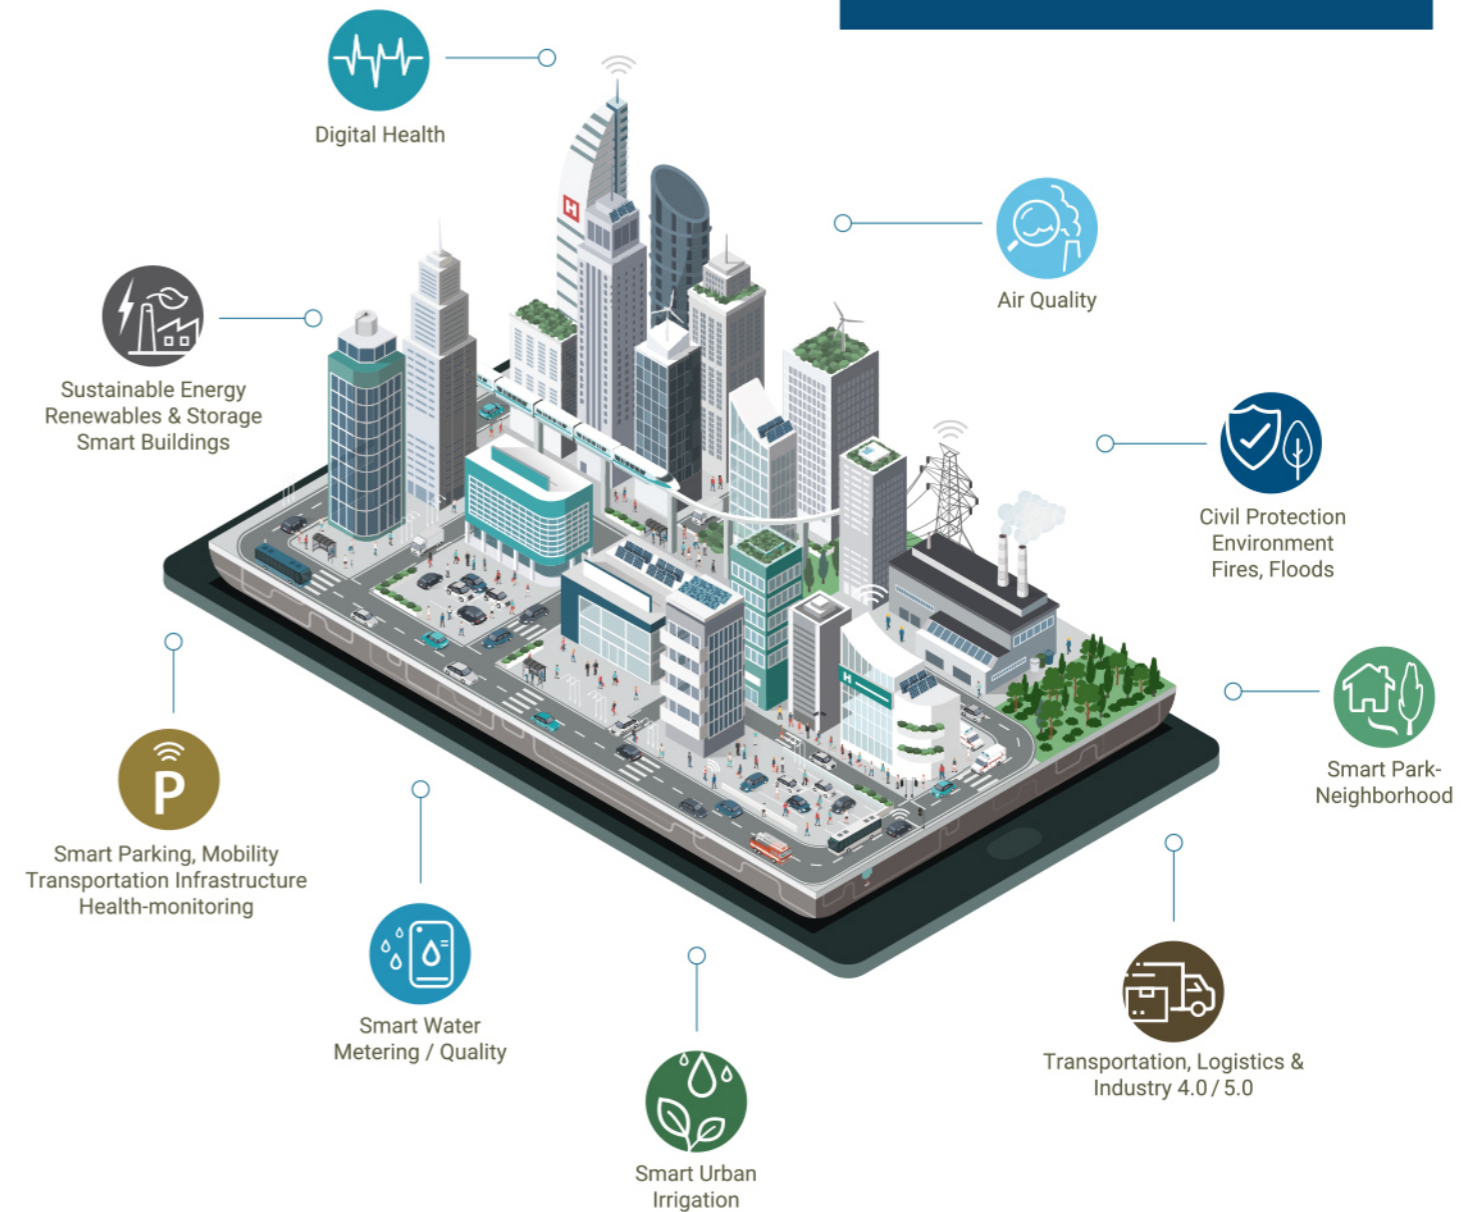

Our Expertise

We build innovative solutions based on our expertise in high tech areas:

- IoT / EDGE Intelligence
- Networks (4G, 5G, B5G, WiFi, LoRa), Core Cloud, Big Data
- AI / Trustworthy AI / Cybersecurity
- Visualization: web / mobile / XR

INNOVATION FOR SUSTAINABILITY AND GROWTH

We develop the technology of tomorrow to improve our cities today

WINGS exploits advanced technologies to deliver digital solutions for air quality and natural environment protection (AIRWINGS), utilities (ARTEMIS), transportation infrastructures (WINGSPARK), aquaculture (AQUAWINGS), agriculture (AGNES), Industry 4.0/5.0 / Industrial IoT / logistics (WINGSChariot), health and wellness (STARLIT).

Contact us

189, Siggrou Av. 17121 Athens, Greece
T: +30 215 5011 555, 216 900 1091
www.wings-ict-solutions.eu
E: info@wings-ict-solutions.eu

@WINGS.ICT @WINGS ICT Solutions
@WINGS ICT @WINGS ICT

About WINGS